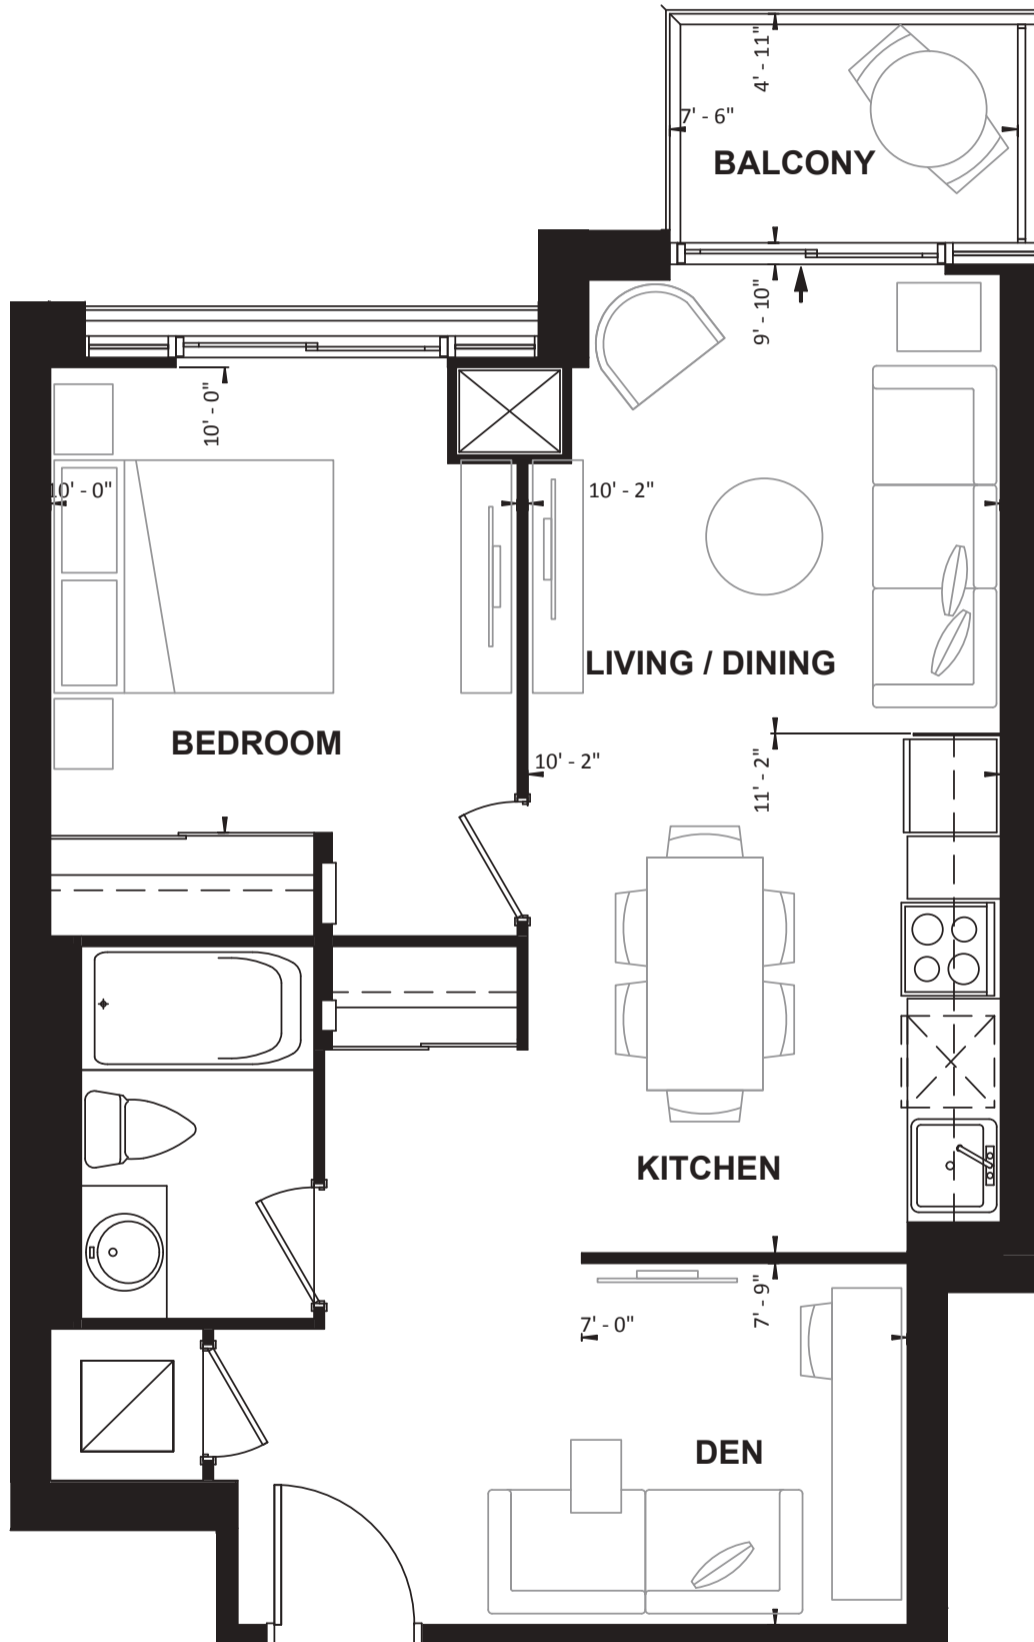

Uptown Oshawa. Downtown Vibe.

U.C. tower
CONDOS IN NORTH OSHAWA

1 BED + DEN
SUITE 10
SUITE AREA: 596 SQ. FT.
BALCONY AREA: 40 SQ. FT.

FLOOR 3 - PENTHOUSE