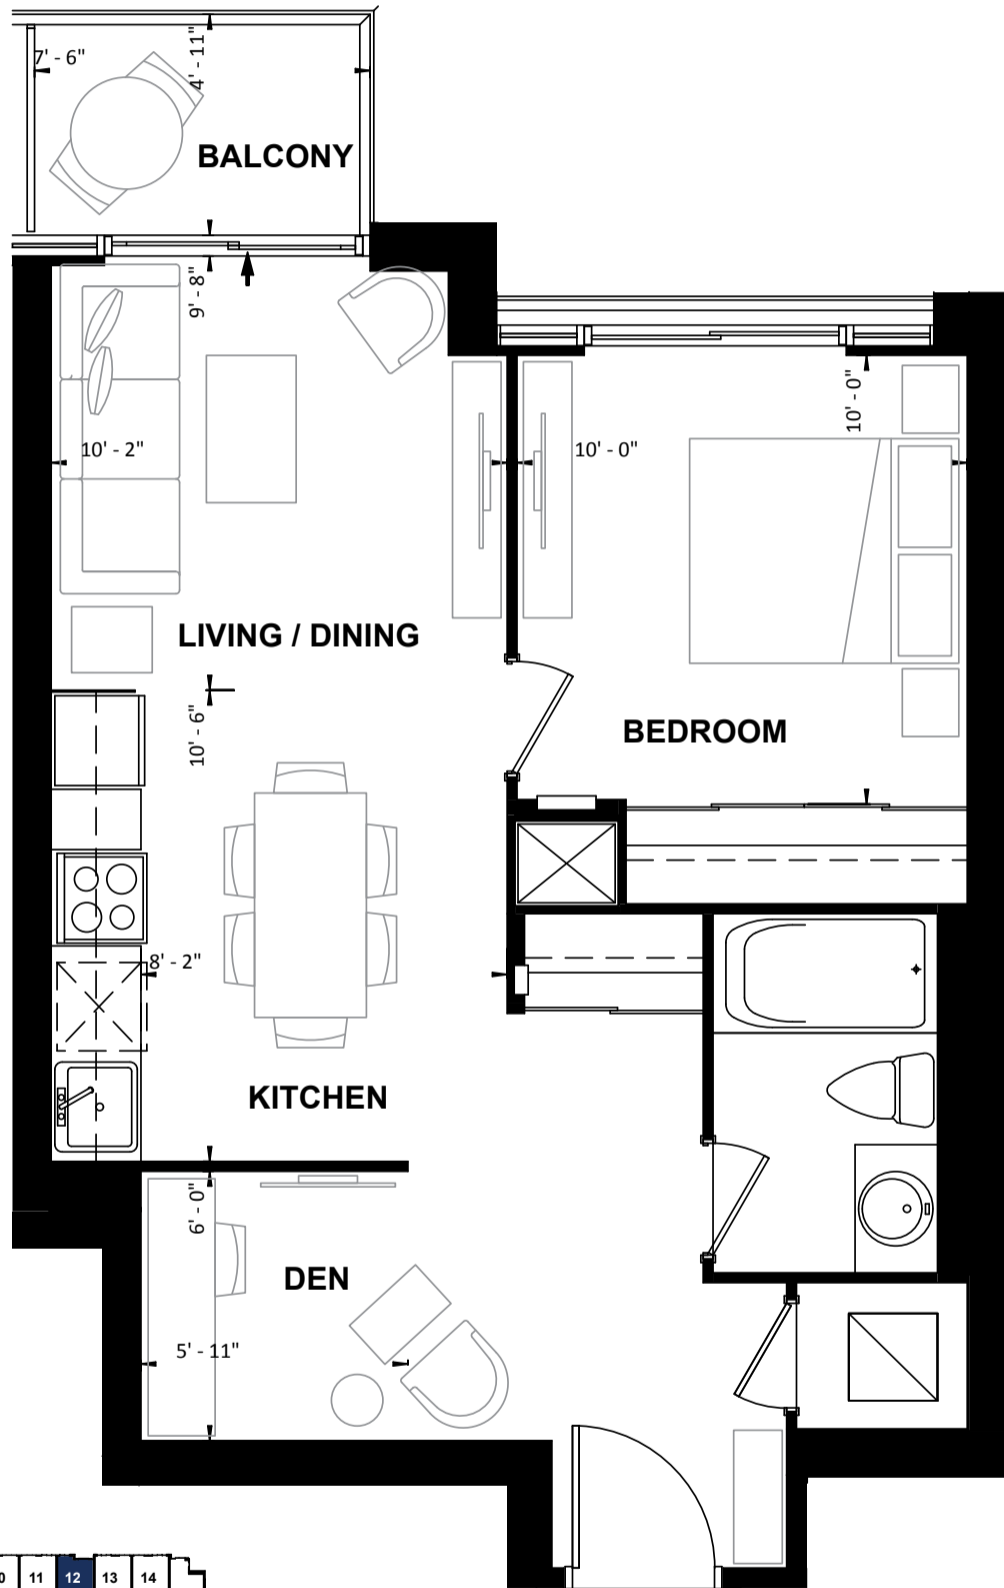

Uptown Oshawa. Downtown Vibe.

U.C. tower
CONDOS IN NORTH OSHAWA

1 BED + DEN
SUITE 12
SUITE AREA: 576 SQ. FT.
BALCONY AREA: 40 SQ. FT.

FLOOR 2

FLOOR 3 - 25