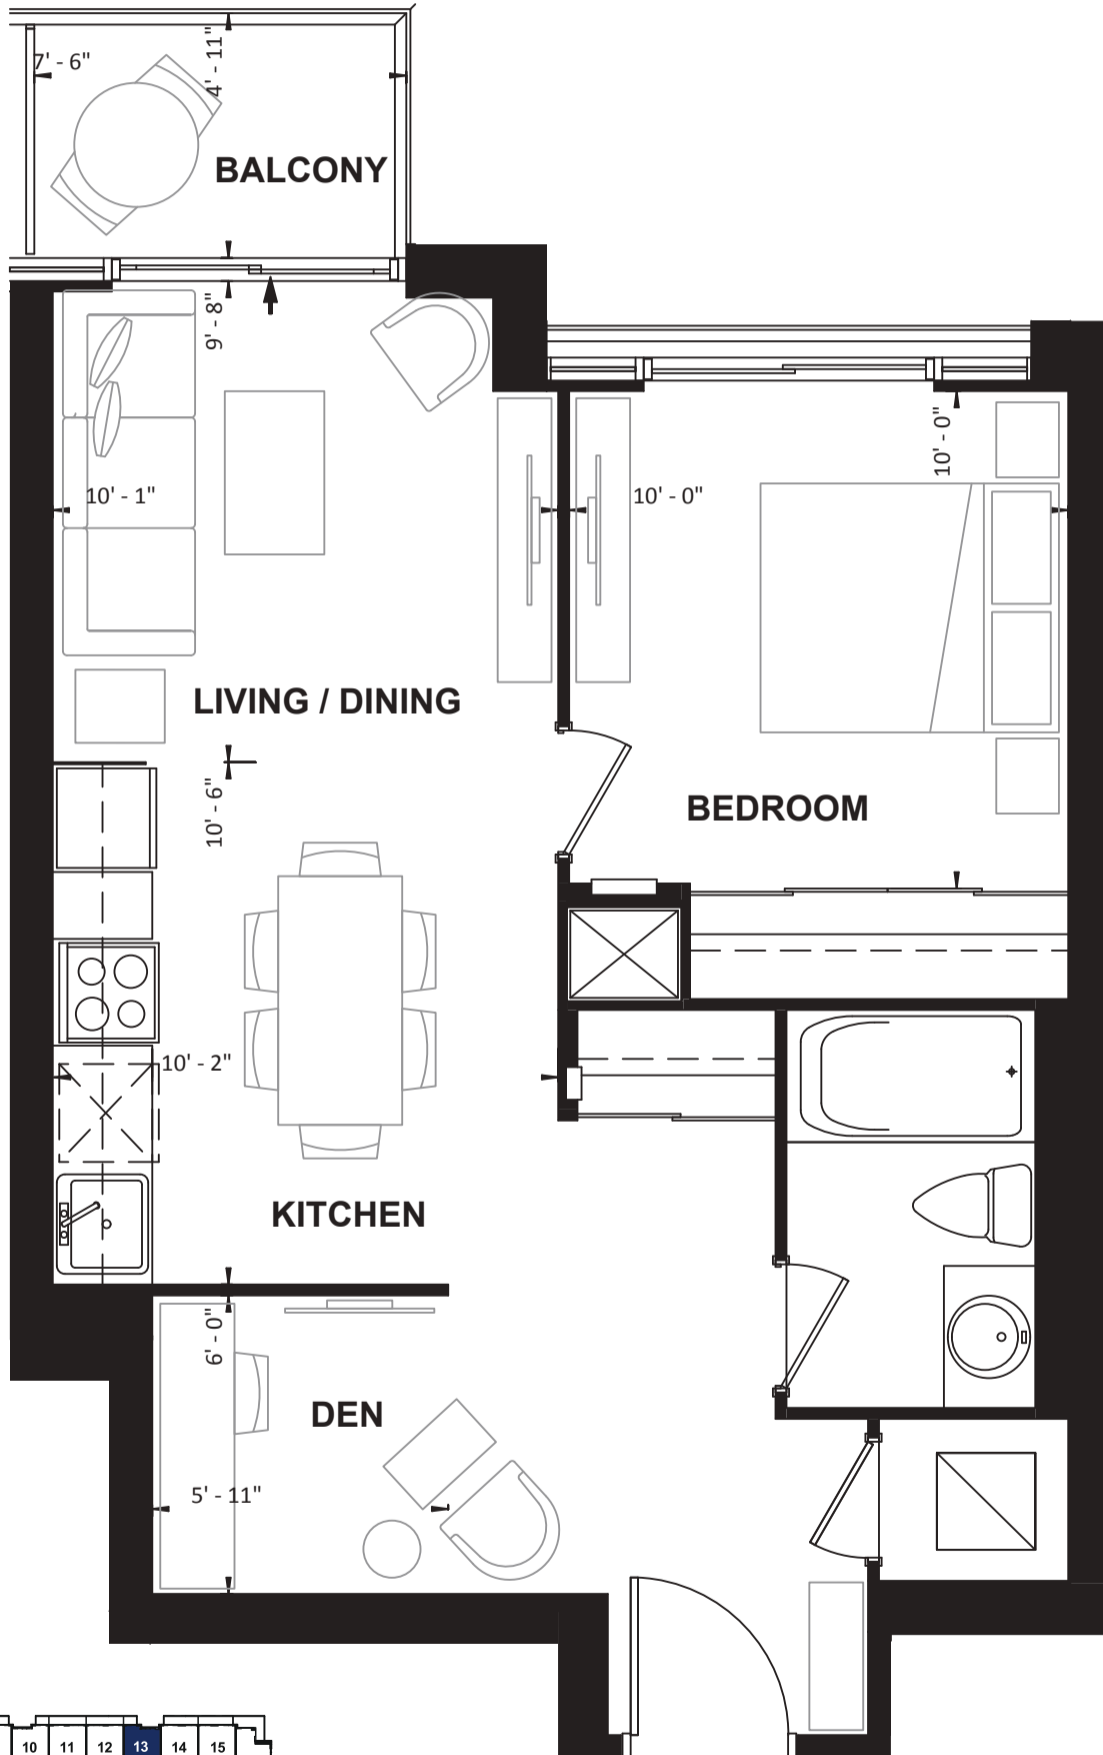

Uptown Oshawa. Downtown Vibe.

**U.C. tower**  
CONDOS IN NORTH OSHAWA

**1 BED + DEN**  
**SUITE 13**  
SUITE AREA: 576 SQ. FT.  
BALCONY AREA: 40 SQ. FT.

FLOOR 3 - PENTHOUSE