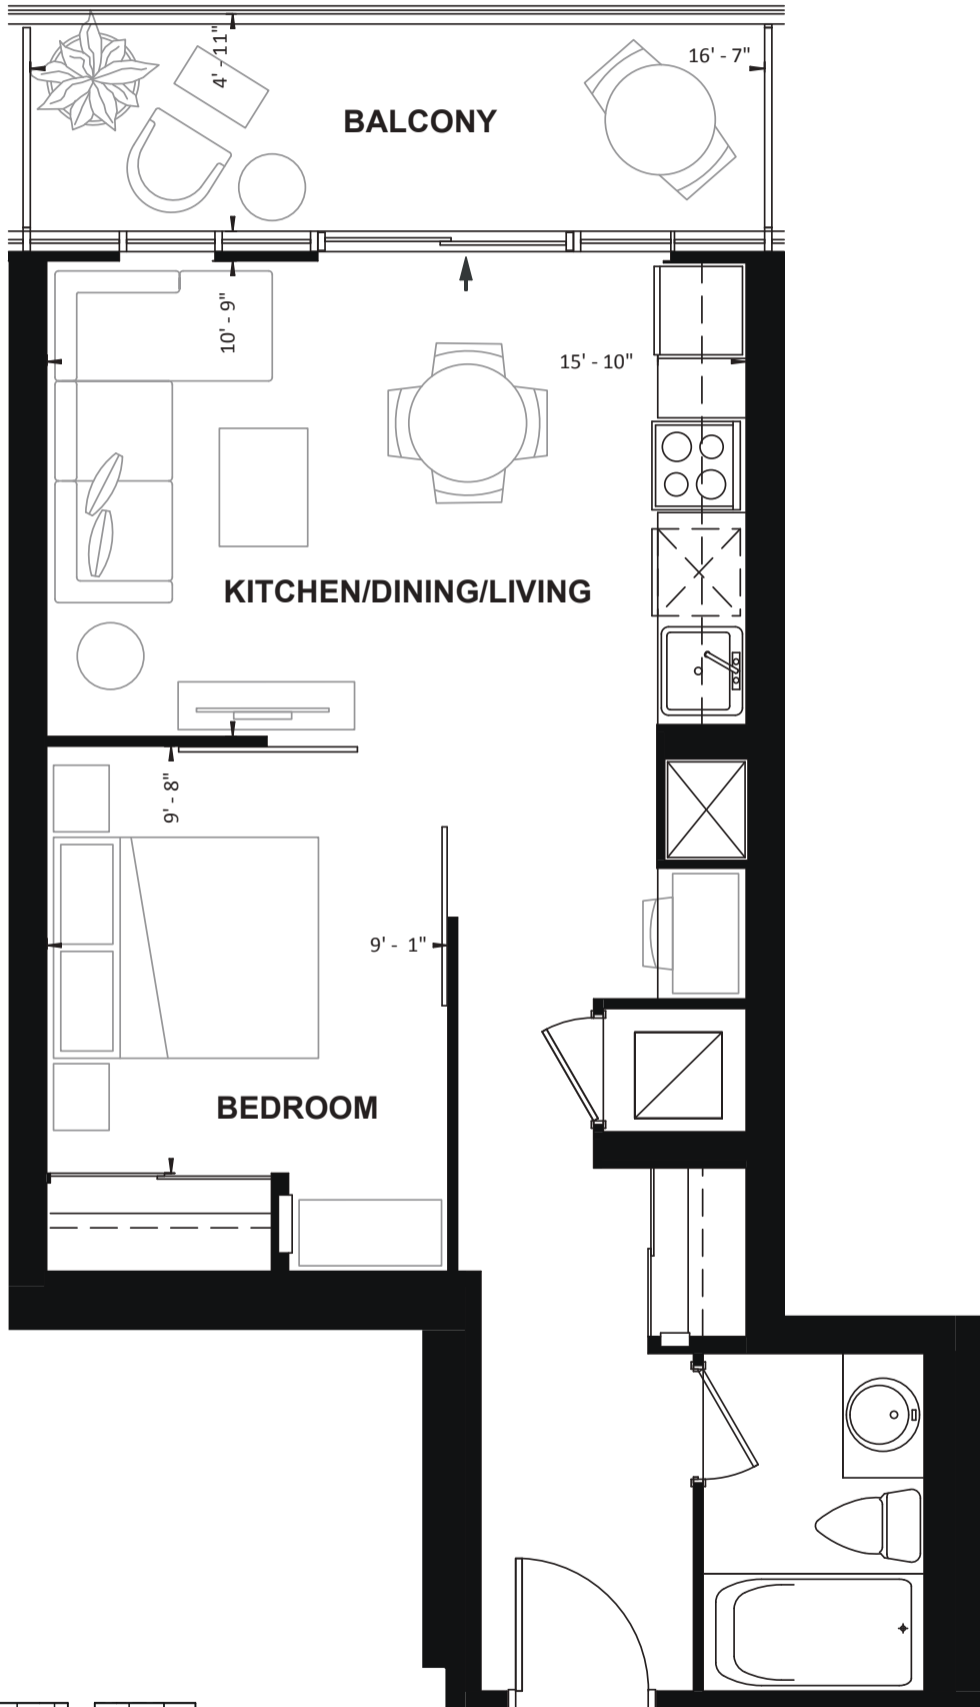

Uptown Oshawa. Downtown Vibe.

U.C. tower
CONDOS IN NORTH OSHAWA

1 BEDROOM

SUITE 1, 21

SUITE AREA: 524 SQ. FT.
BALCONY AREA: 86 SQ. FT.

FLOOR 3 - PENTHOUSE