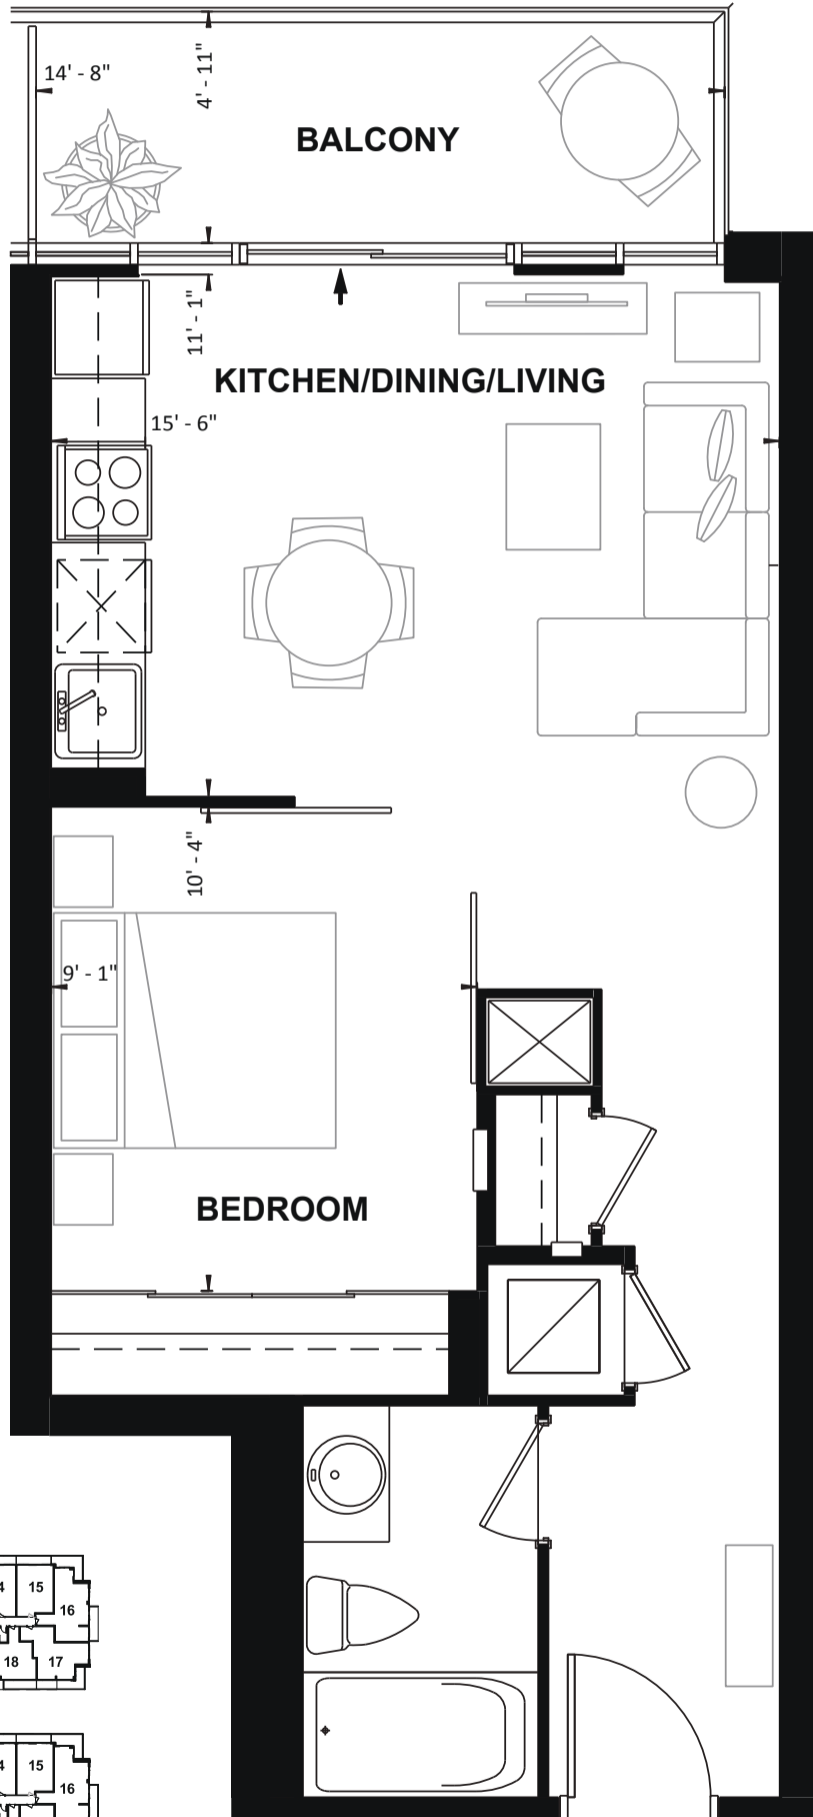

Uptown Oshawa. Downtown Vibe.

U.C. tower
CONDOS IN NORTH OSHAWA

1 BEDROOM

SUITE 2, 20

SUITE AREA: 516 SQ. FT.
BALCONY AREA: 76 SQ. FT.

FLOOR 3 - PENTHOUSE

FLOOR 11 - PENTHOUSE