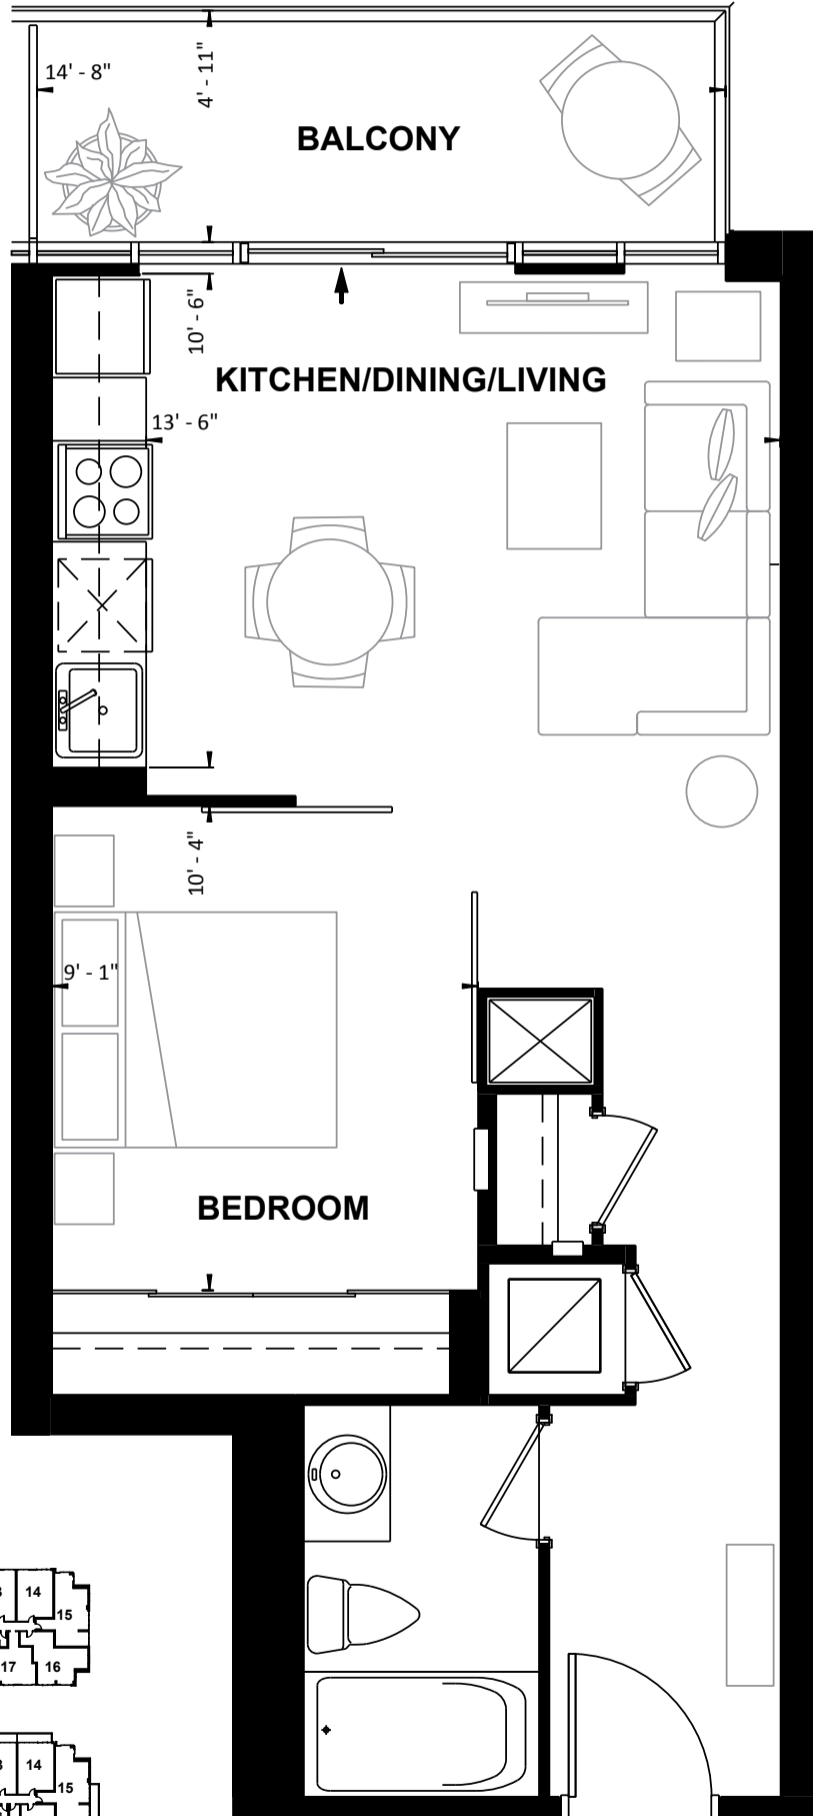

Uptown Oshawa. Downtown Vibe.

U.C. tower
CONDOS IN NORTH OSHAWA

1 BEDROOM

SUITE 2

SUITE AREA: 516 SQ. FT.
BALCONY AREA: 76 SQ. FT.

FLOOR 2

FLOOR 3 - PENTHOUSE