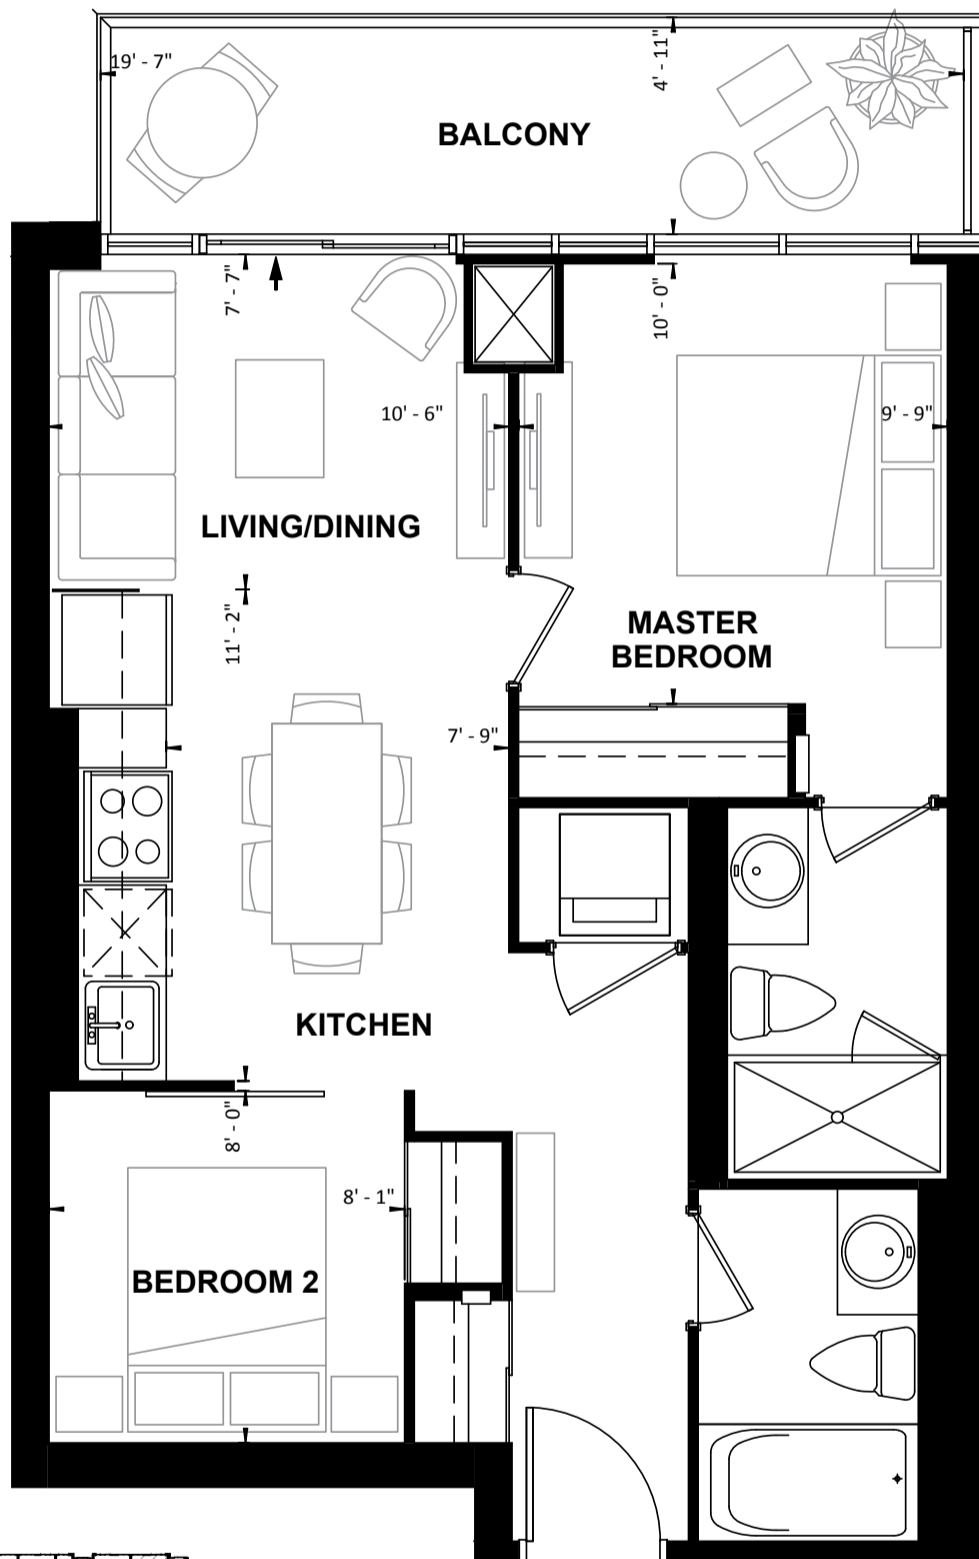

Uptown Oshawa. Downtown Vibe.

U.C. tower
CONDOS IN NORTH OSHAWA

2 BEDROOM
SUITE 7
SUITE AREA: 623 SQ. FT.
BALCONY AREA: 101 SQ. FT.

FLOOR 2

FLOOR 3 - PENTHOUSE