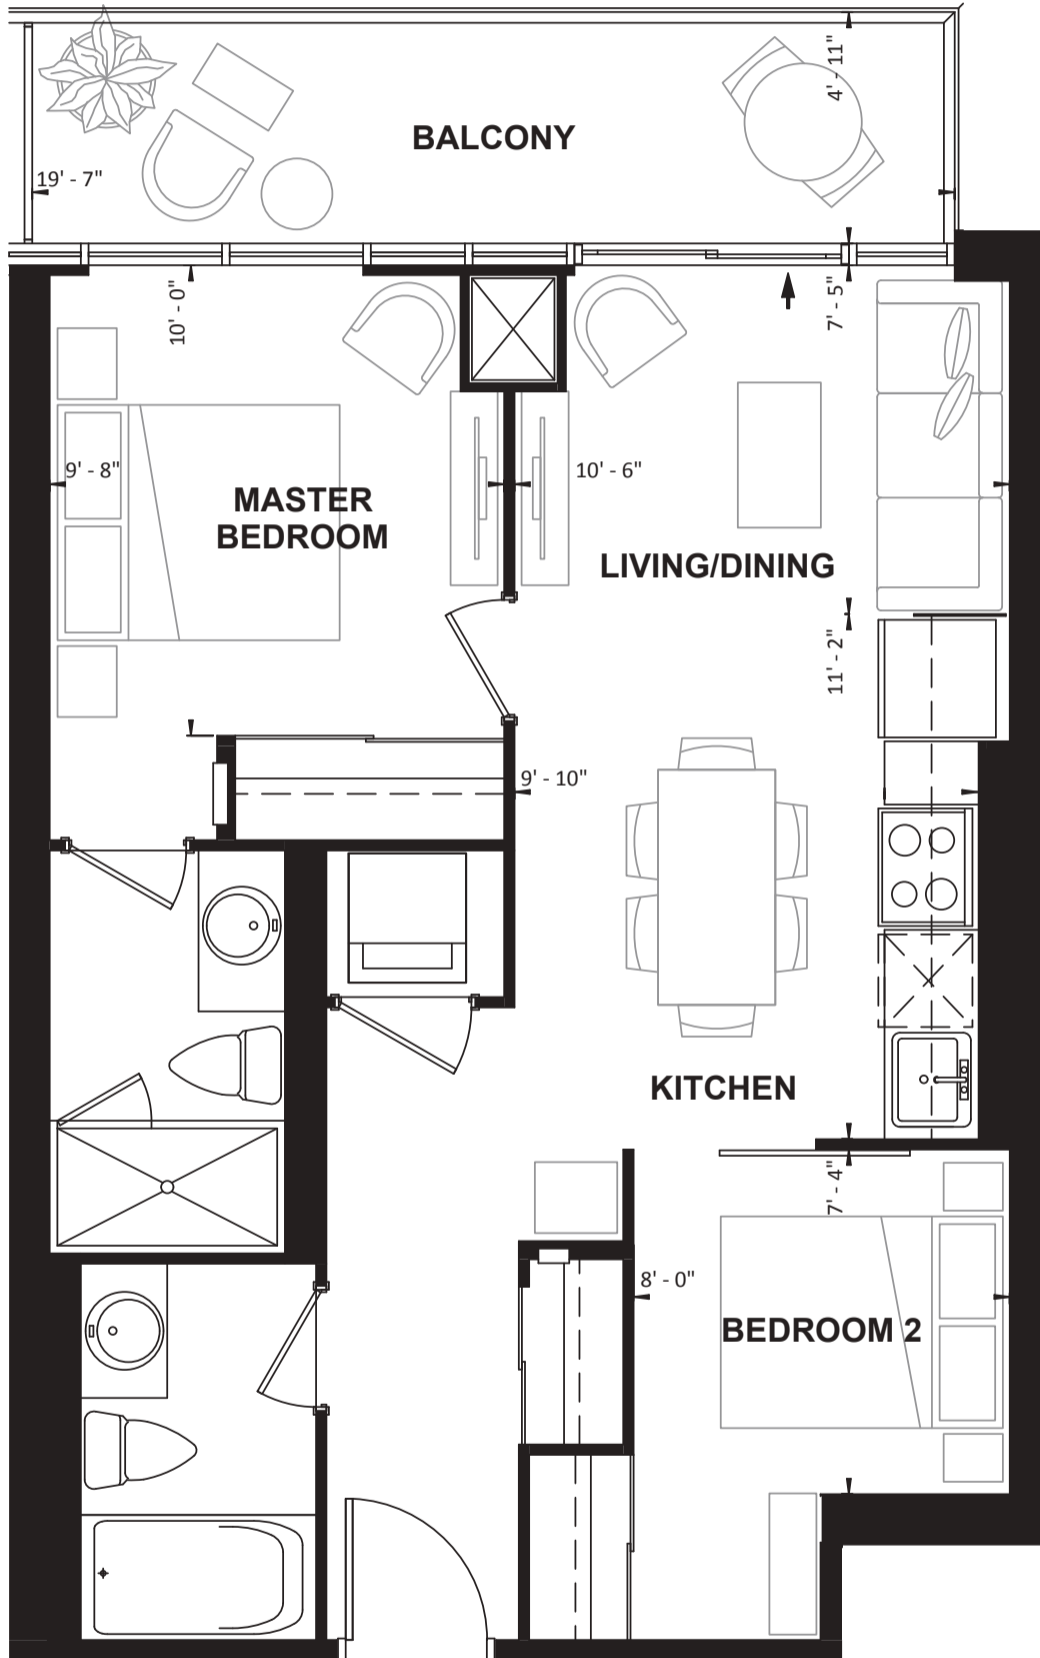

Uptown Oshawa. Downtown Vibe.

**U.C. tower**  
CONDOS IN NORTH OSHAWA

2 BEDROOM

**SUITE 9, 14**

SUITE AREA: 636 SQ. FT.  
BALCONY AREA: 102 SQ. FT.

FLOOR 3 - PENTHOUSE