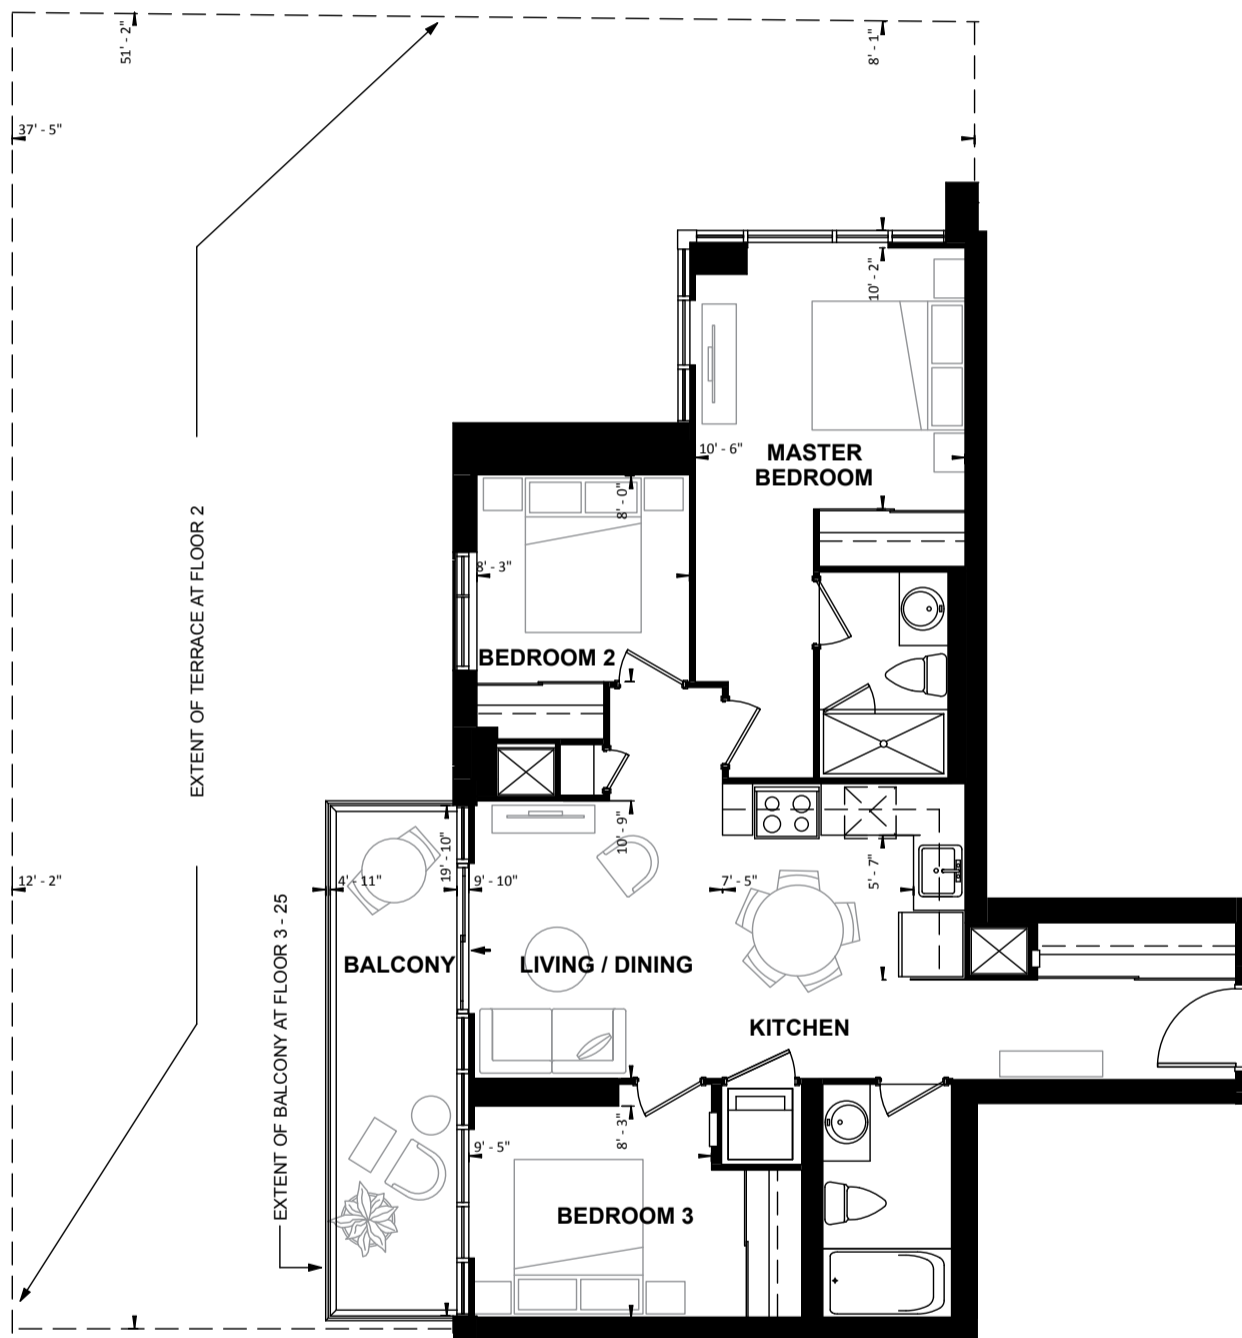

Uptown Oshawa. Downtown Vibe.

U.C. tower
CONDOS IN NORTH OSHAWA

3 BEDROOM

SUITE 6

SUITE AREA: 875 SQ. FT.
BALCONY AREA: 103 SQ. FT.
TERRACE AREA: 1132 SQ. FT.

FLOOR 2

FLOOR 3 - PENTHOUSE