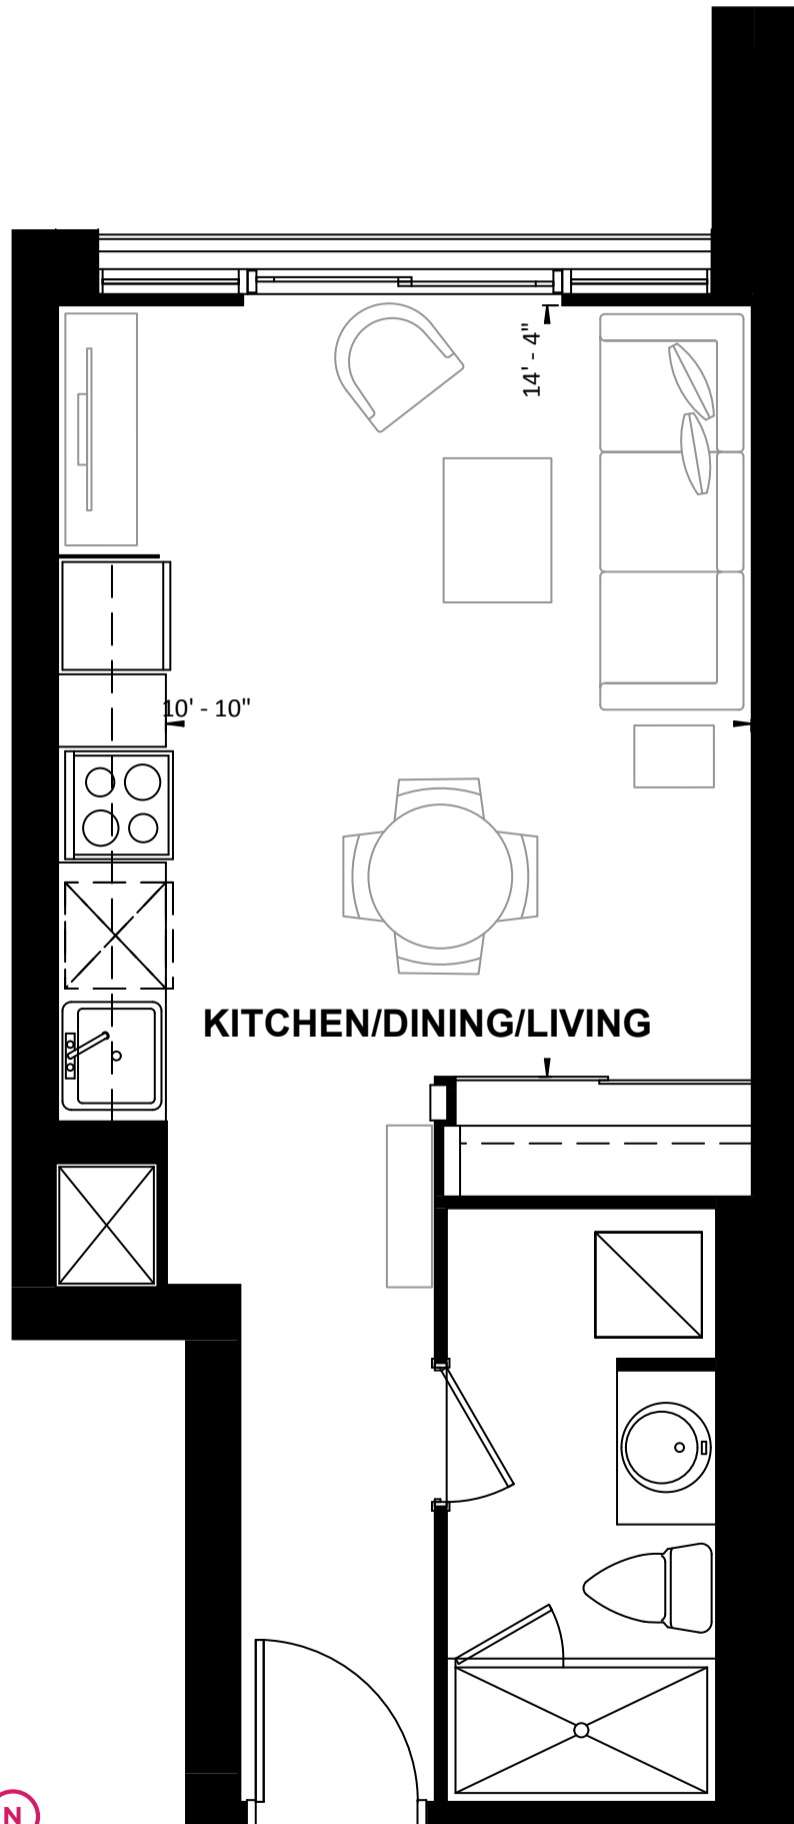

Uptown Oshawa. Downtown Vibe.

U.C. tower
CONDOS IN NORTH OSHAWA

STUDIO

SUITE 18

SUITE AREA: 373 SQ. FT.

FLOOR 3 - PENTHOUSE