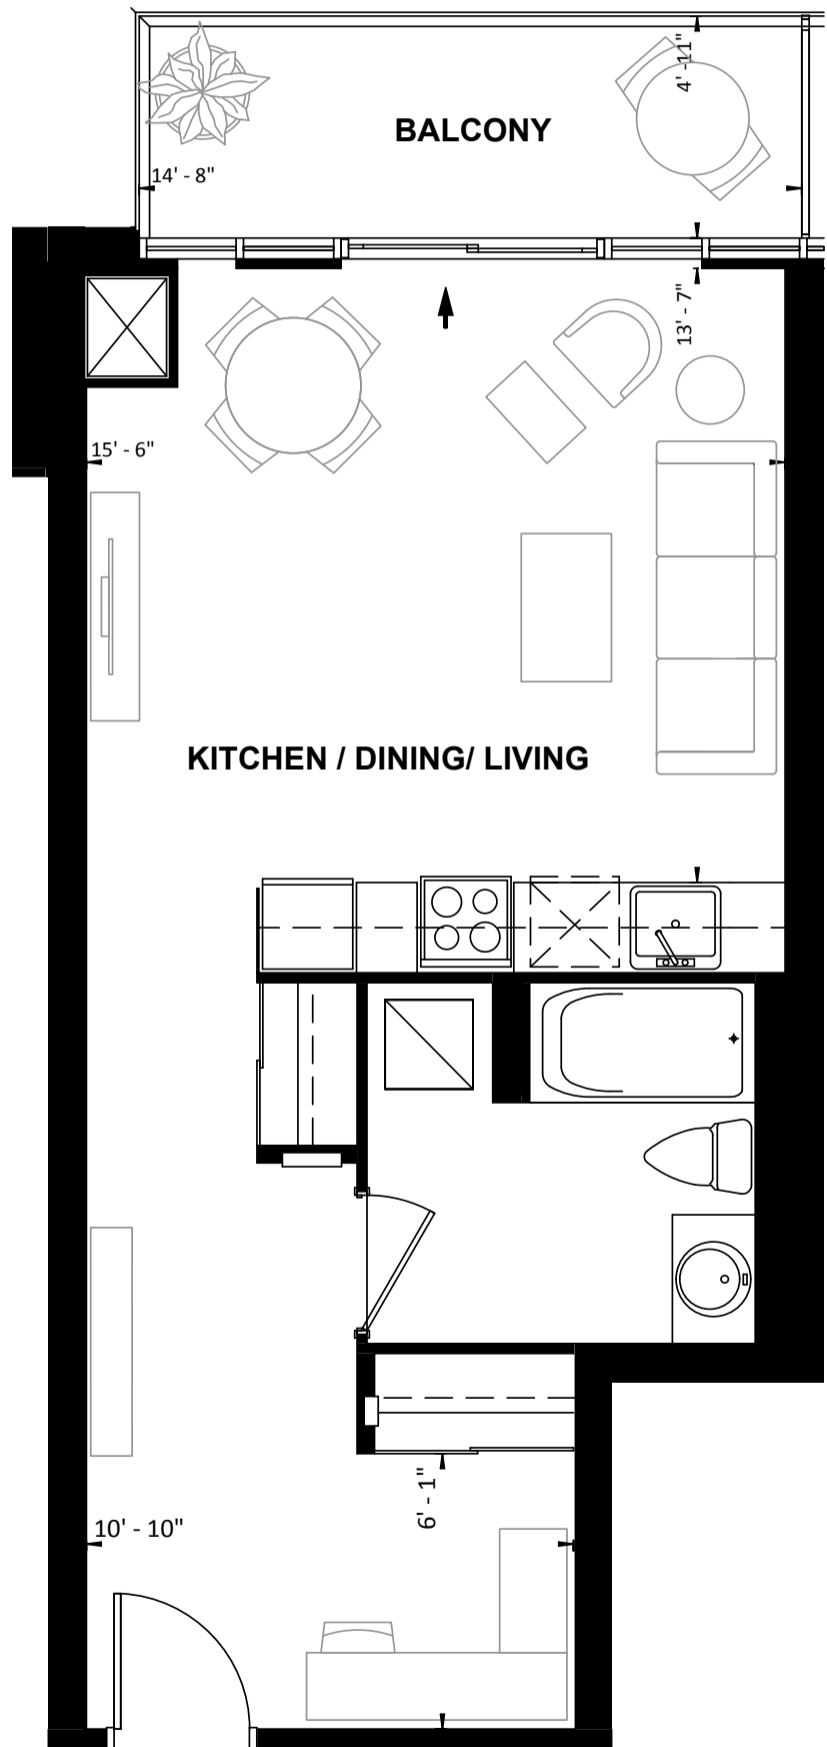

Uptown Oshawa. Downtown Vibe.

U.C. tower
CONDOS IN NORTH OSHAWA

STUDIO

SUITE 18-19

SUITE AREA: 516 SQ. FT.
BALCONY AREA: 76 SQ. FT.

FLOOR 2

FLOOR 3 - 10