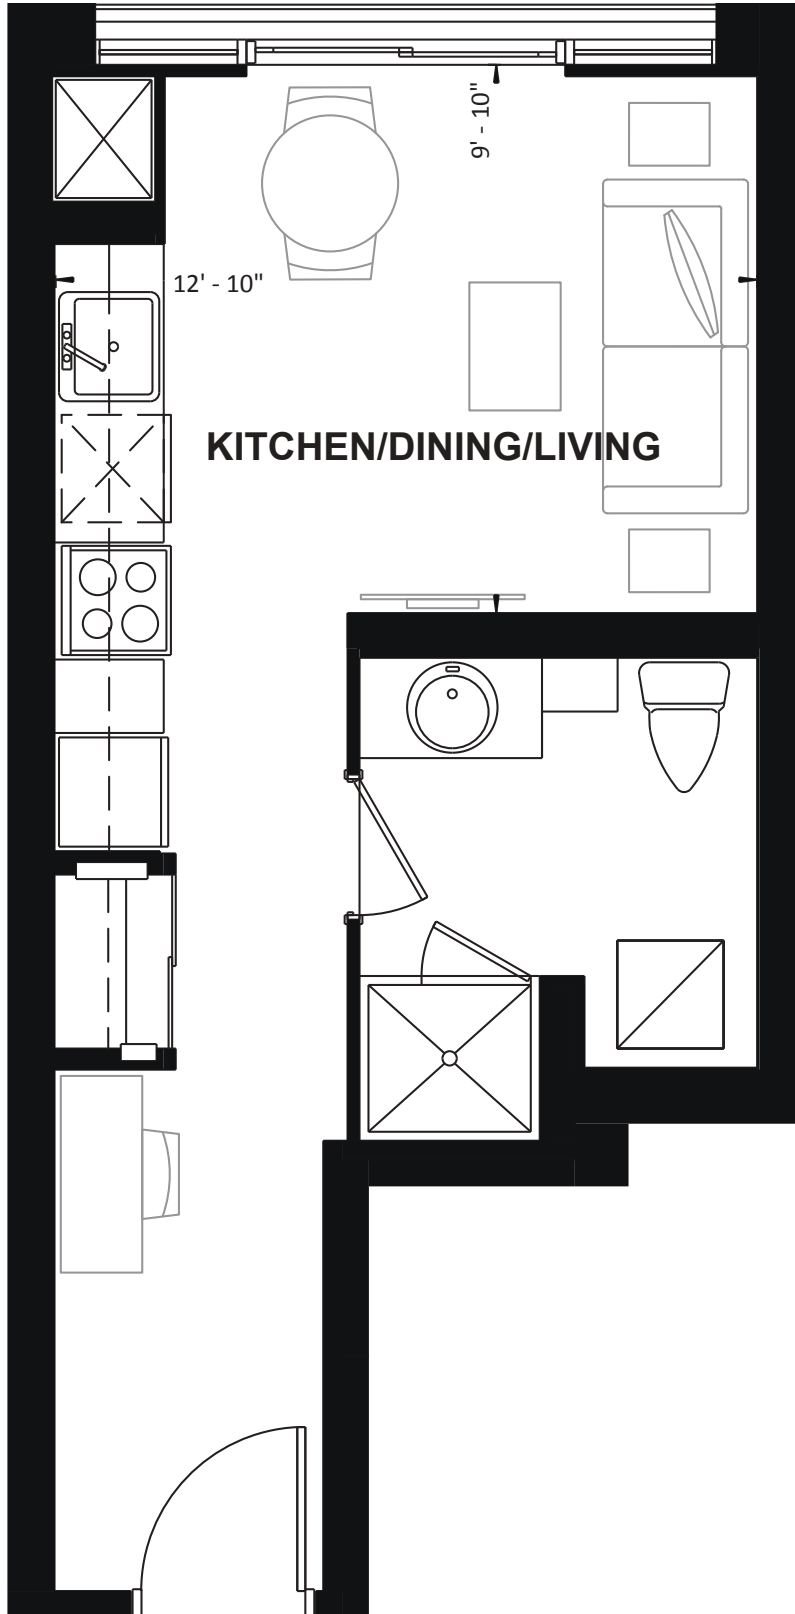

Uptown Oshawa. Downtown Vibe.

**U.C.
tower**
CONDOS IN NORTH OSHAWA

STUDIO

SUITE 3

SUITE AREA: 334 SQ. FT.

FLOOR 3 - PENTHOUSE