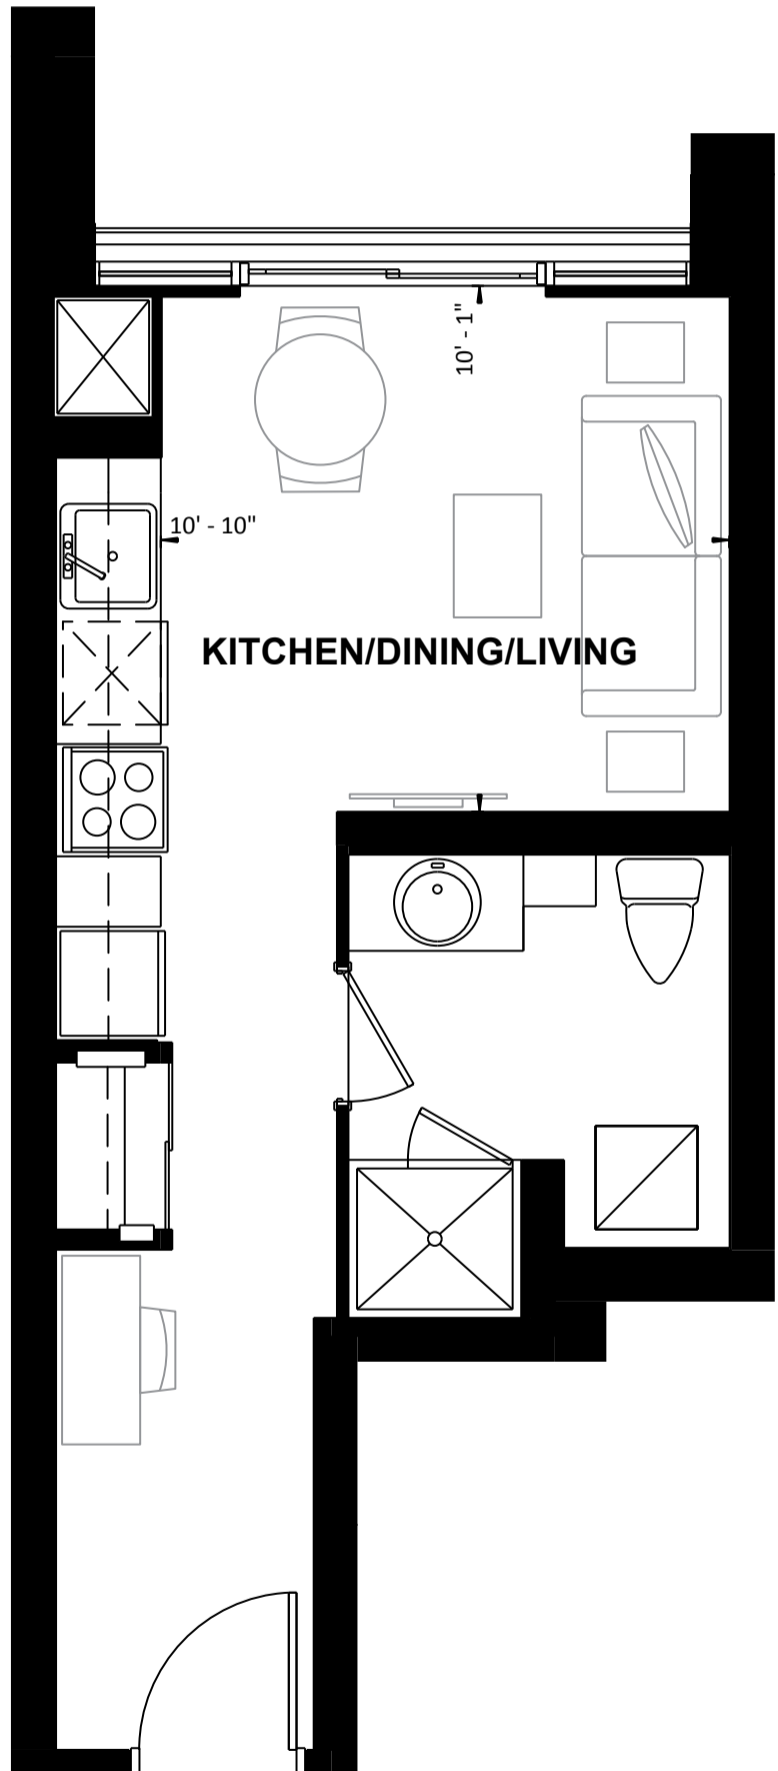

Uptown Oshawa. Downtown Vibe.

**U.C. tower**  
CONDOS IN NORTH OSHAWA

STUDIO

**SUITE 3**

SUITE AREA: 334 SQ. FT.

FLOOR 2

FLOOR 3 - PENTHOUSE